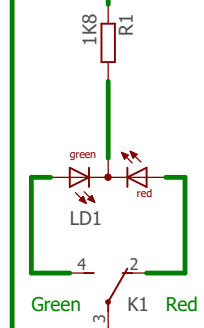

Drive direction →

TITLE: Switch Off Pacer Car	
Document Number: www.softlok.eu	REV:
Date: 27-6-2024 09:55	Sheet: 1/1