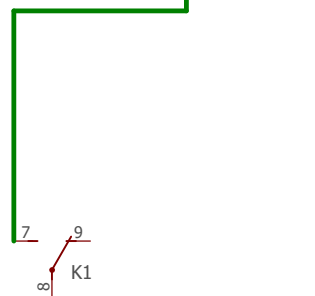

Drive direction →

TITLE: Switch Off Pacer Car	
Document Number: www.softlok.eu	REV:
Date: 27-6-2024 09:55	Sheet: 1/1